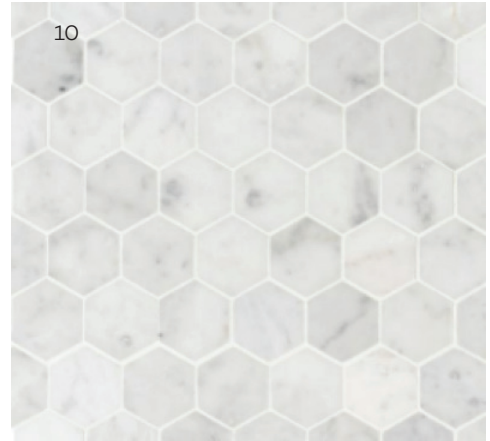

LIGHT TONES.

1. KraftMaid Jackson Maple in Dove White with Cocoa Highlight
2. KraftMaid Holace Maple in Burmese
3. KraftMaid Palladia Mullion door
4. KraftMaid Crescent Pull in Polished Nickel
15. Stonemark Aspen White