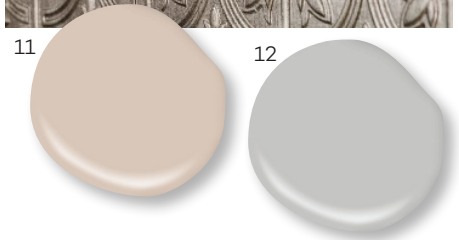

LIGHT TONES.

1. KraftMaid Wilmington Hickory in Translucent Limestone
2. KraftMaid Grange Maple in Cottage
3. KraftMaid Trunk Cup Pull in Matte Nickel
4. KraftMaid Trunk pull in Antique Pewter
5. Shiplap

6. Artifacts Swing Spout Single-Handle Standard Kitchen Faucet in Vibrant Stainless
7. Gulliver Brushed Nickel Convertible Hallway Semi-Flush Mount with Weathered Gray Wood Accents
8. Riley White Wood Dining Chair
9. Sullivan Ivory Dining Table

10. Empire 18.5 in. x 24.3 in. PVC Backsplash Panel in Crosshatch Silver
11. Behr Suede Beige
12. Behr Silver Bullet
13. Rugged Concrete Quartz Countertop
14. Arctic Dune Solid Surface Countertop
15. Canadian Northern Birch Natural Solid Hardwood Flooring