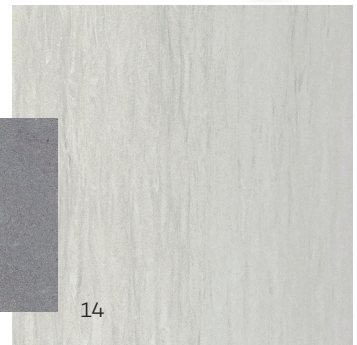

LIGHT TONES.

1. KraftMaid Wilmington Hickory in Translucent Limestone
2. KraftMaid Grange Maple in Cottage
3. KraftMaid Trunk Cup Pull in Matte Nickel
4. KraftMaid Trunk pull in Antique Pewter
5. Shiplap