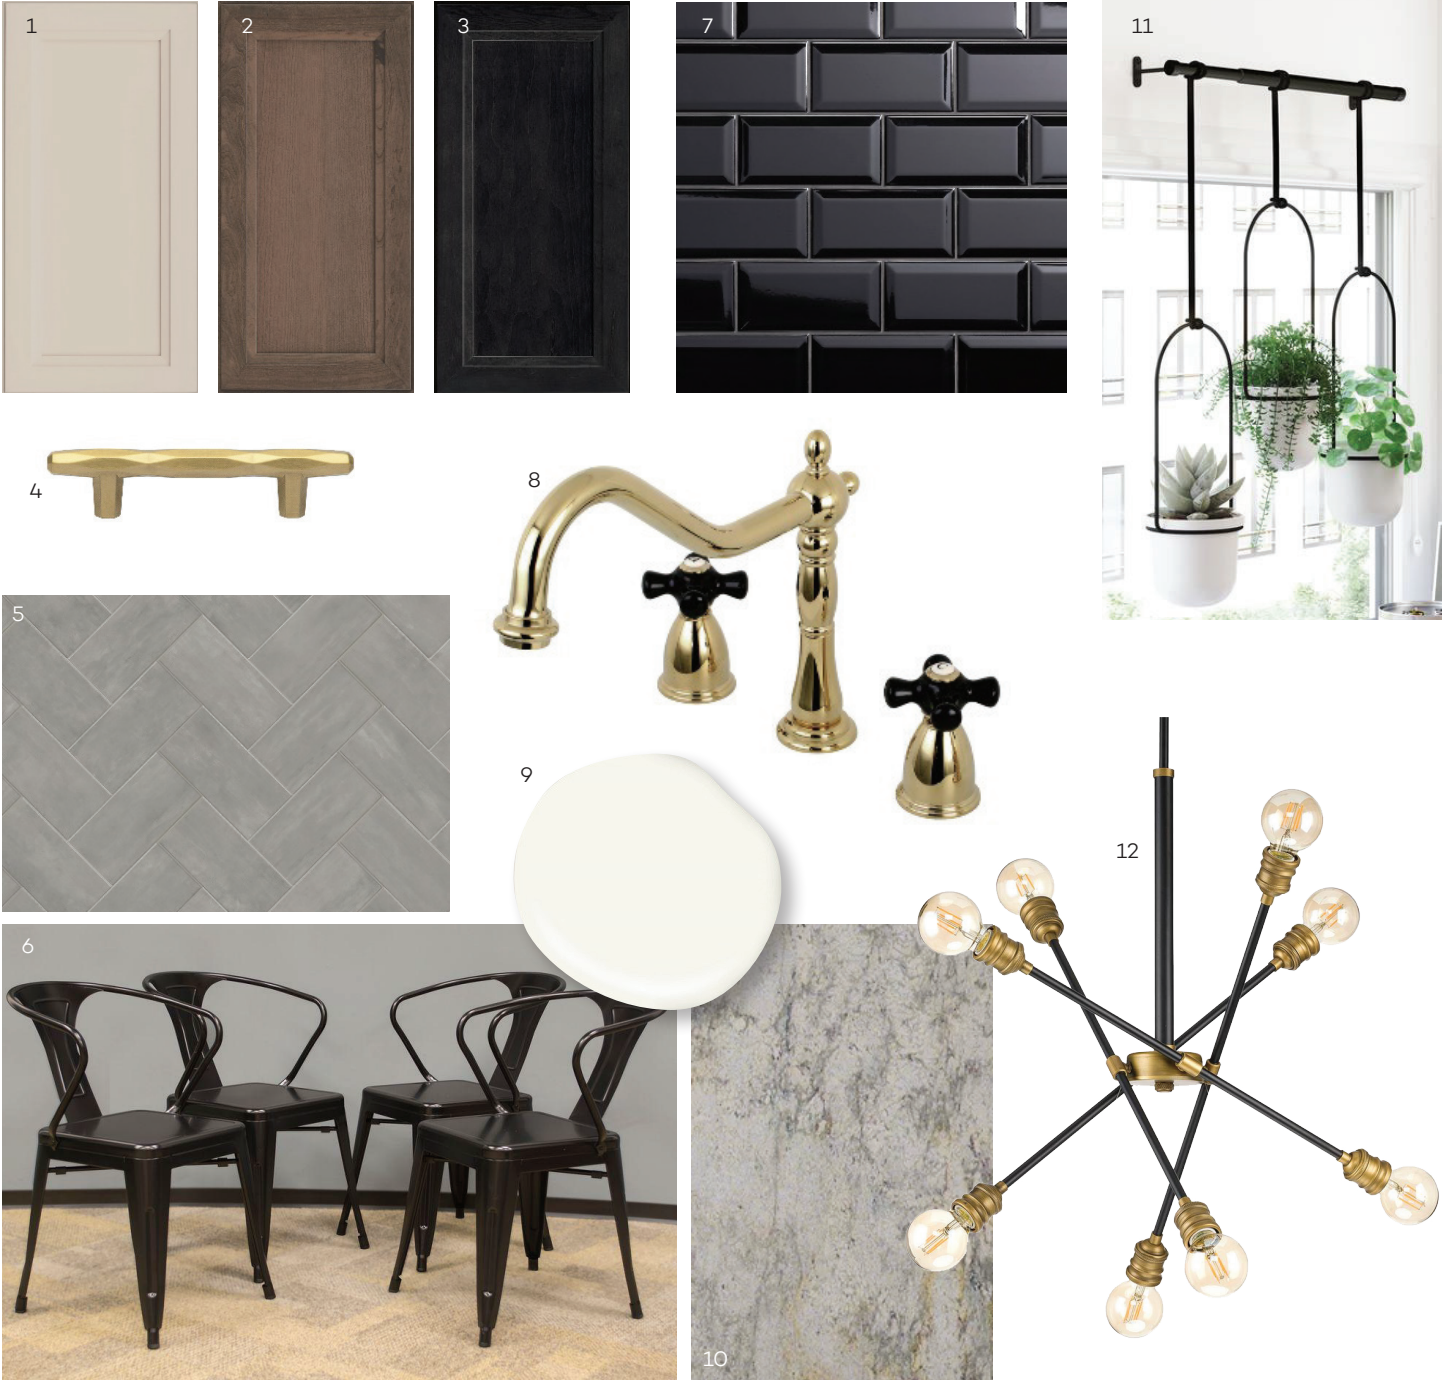

DARK TONES.

- 1. KraftMaid Standish Maple in Moonshine
- 2. KraftMaid Standish Cherry in Baltic
- 3. KraftMaid Standish Maple in Slate
- 4. KraftMaid Luxe Pull in Brushed Brass
- 5. InDesign Burke Silver Tempest 12 in. x 24 in. Porcelain Floor Tile
- 6. Amerihome Black Metal Dining Chairs

- 7. Merola Tile Crown Heights Beveled 3 in. x 6 in. Glossy Black Ceramic Wall Tile
- 8. Duchess 2-Handle Standard Kitchen Faucet in Polished Brass
- 9. Behr Paint Polar Bear #75
- 10. Stonemark Granite Countertop in Aspen White

- 11. Umbra Triflora White Hanging Planter
- 12. Landrum 8-Light Black with Vintage Brass Accents Chandelier